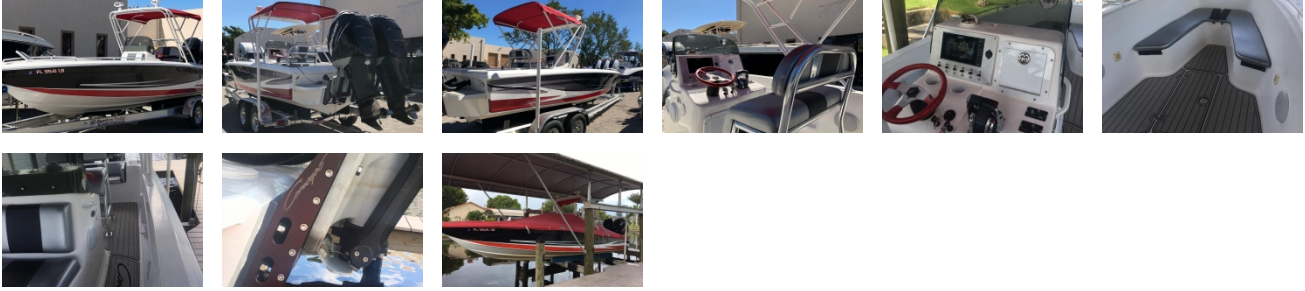

GALLERY

LOCATION MAP

MASTER ADMIN
Brand X Brokerage and Sales
1989 Hammondville rd
Pompano Beach, FL, US
Office: 954-963-6893
Mobile: 954-963-6893
info@bXPbrokerage.com